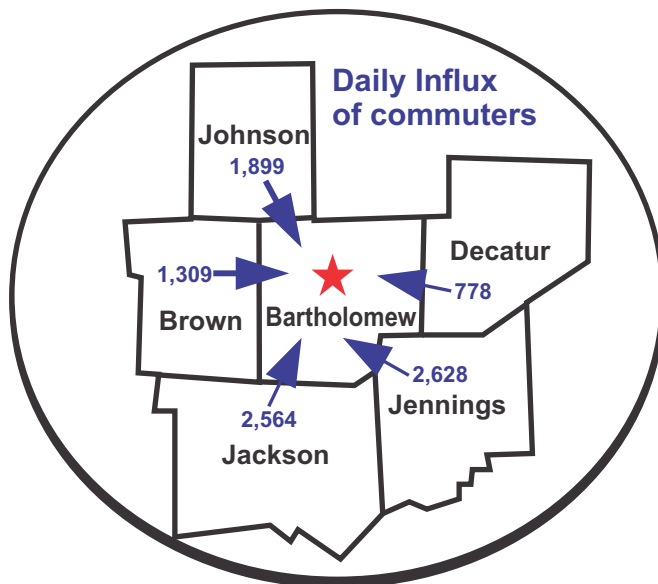

with South-Central Indiana's
premier advertising opportunity.

Our Market... Our Most Valuable Asset.

Our job is to deliver your message to our audience.

The following is a demographic breakdown of the South-Central Indiana market - by county:

Source: U.S. Census Bureau Quick Facts

Bartholomew County is a regional employment and shopping hub.

Source: Daily commuting patterns
Columbus Area Chamber of Commerce

We are happy to provide Arbitron audience measurement information by station or unduplicated audience upon request. Please contact your sales representative.

From 18 to 80 - male & female... We've got you covered in South-Central Indiana.

News Talk - Reach adults 45+

Local voice for Breaking News, Weather, Sports, Entertainment, Rush, Dr. Laura and more...

Country - Reach adults 25-54

Rock - Reach adults 18-49

Indiana's Rock Station... With great music and conversation - but still family friendly... The best rock from Led Zeppelin, Aerosmith, Nirvana, Nickelback, AC/DC